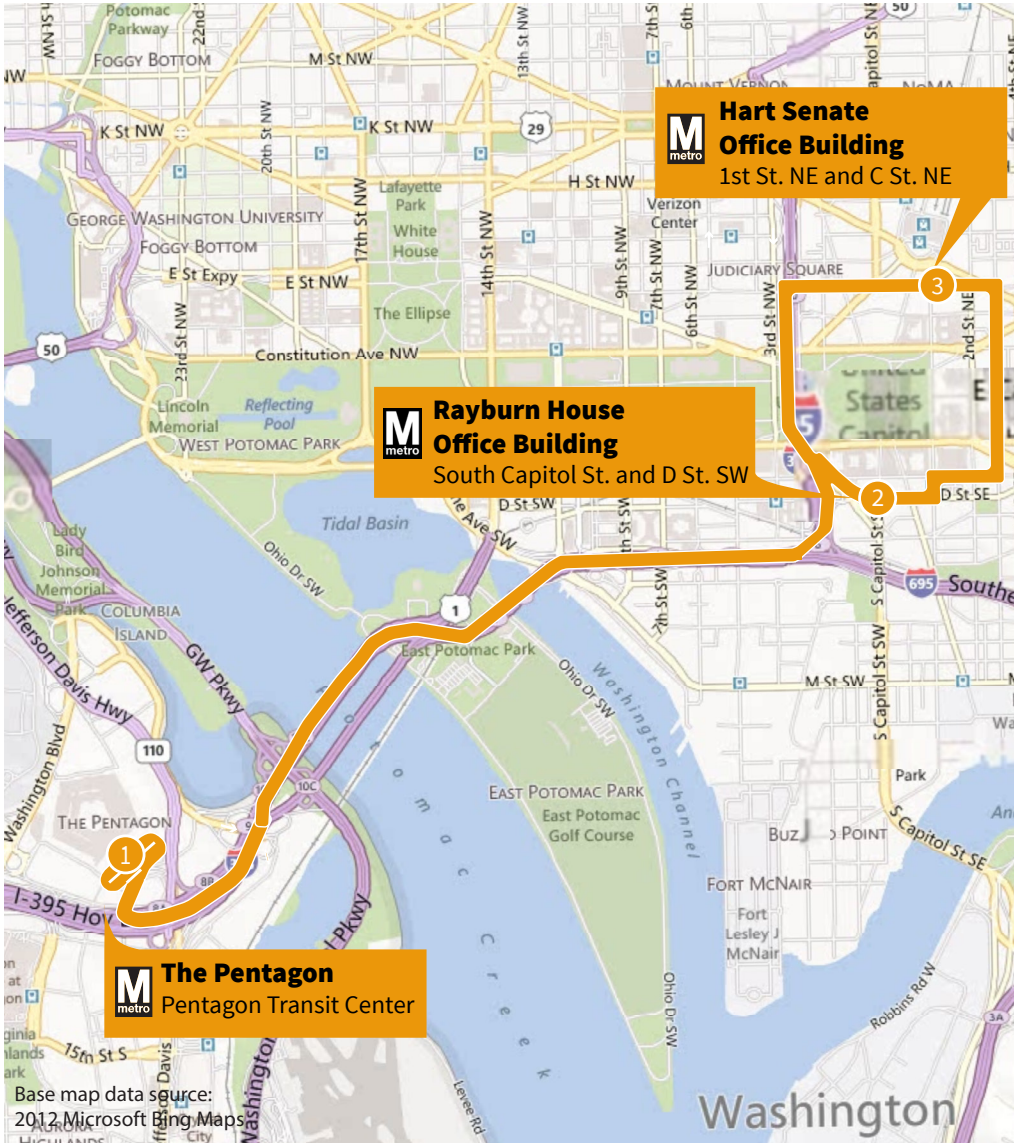

# DEPARTMENT OF DEFENSE (DoD) SHUTTLE ROUTE MAP

As of: 09/20/2022

## Route 7 Pentagon • Capitol Hill

Days/ Hours of Operations: Mon- Fri, 9:00 am – 5:41 pm

Buses every 30 minutes

### Pentagon Bus Bay L10 **1**

Connect to Metrorail, Metrobus, local and commuter buses

### Note:

Exact route may deviate between stops depending on traffic conditions. Please plan to arrive at your stop 10 minutes before the scheduled departure.

Operated by:  
The Army / OAA

Dispatcher :  
703-693-8665